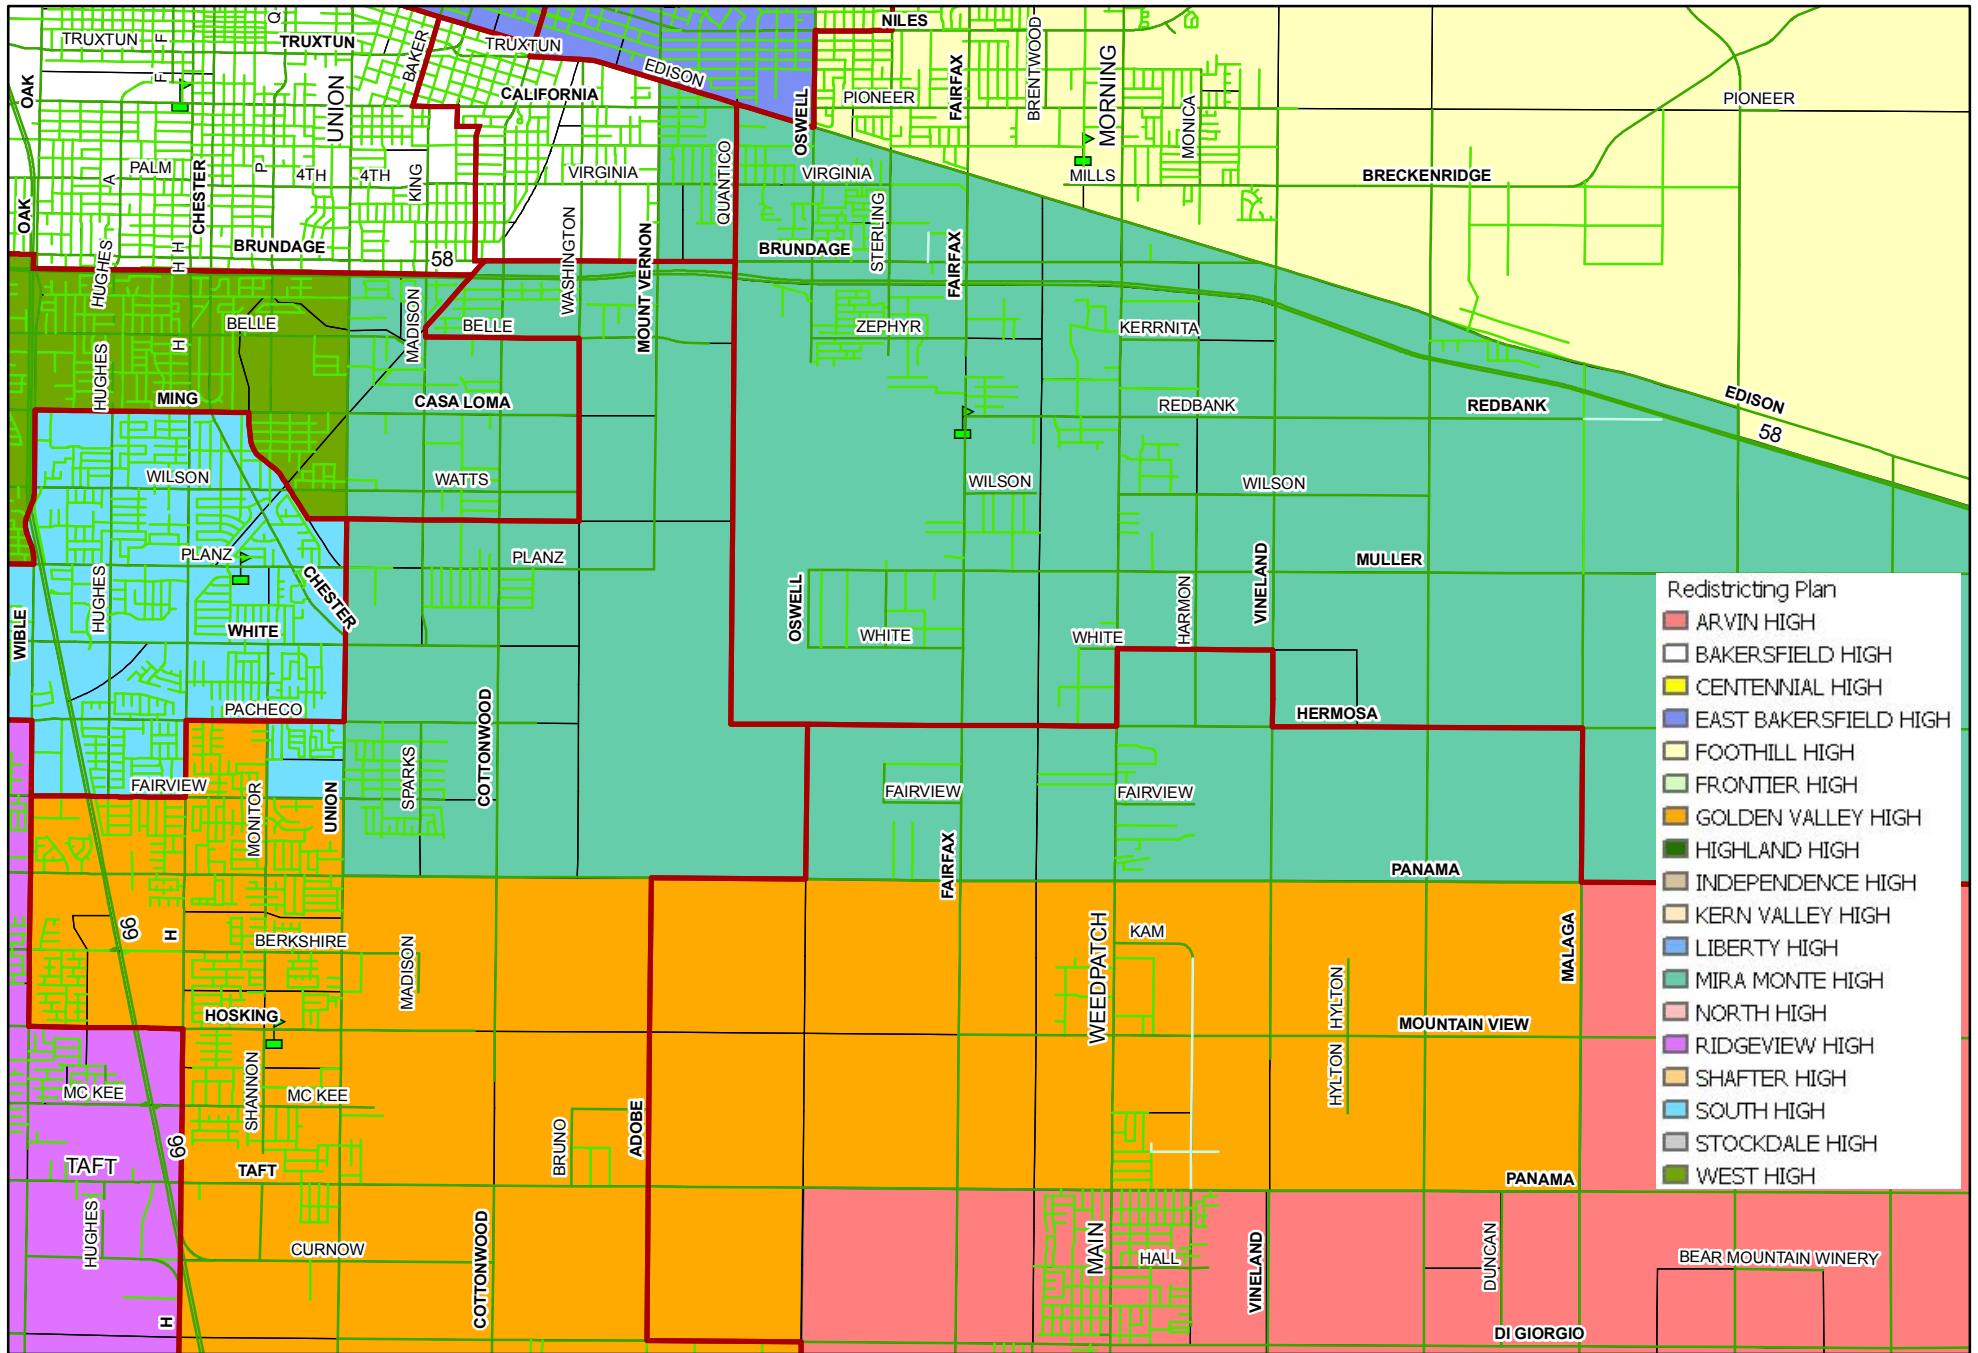

Plan 4, Mira Monte Detail 2008 Boundary Proposal

Red Lines Show Current Boundaries